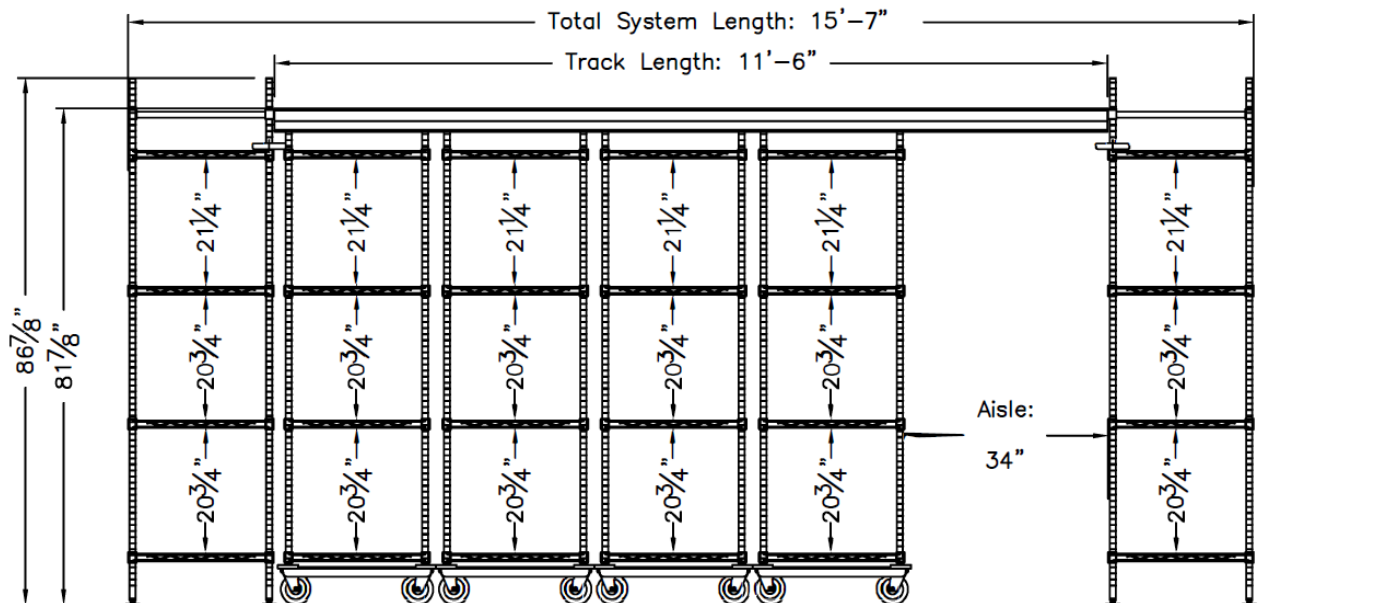

qty	TT16-E2460M2460C	TT EZ KIT - 16FT, 60in SHF NC
8	86P	86" CHROME POST
1	TTE24-KIT	24" TIE BAR END KIT W/ ASSEMBLY INSTRUCTIONS (L01-390)
1	INSTR-TTEZSET	TT EZ SET LAYOUT GUIDE
4	TTM24-KIT	24" MOBILE KIT
16	74PC-TTMP	74P TOP TRK MOBILE POST
24	2460NC	24X60 WIRE CHROME SHELF
1	TTSET-5FT	5FT TOP TRACK SET CONTAINING (2) EXTRUSIONS
1	TTSET-4FT	4 FT TOP TRACK SET CONTAINING (2) EXTRUSIONS
1	TTSET-2.5FT	2.5FT TOP TRACK SET CONTAINING (2) EXTRUSIONS
2	HDWE-TTJOIN	TOP TRACK JOINING KIT (1)

qty	TT16-E2460M2460P	TT EZ KIT - 16FT, 60in SE PRO
8	86PK3	86" METROSEAL III POST
1	TTE24-KIT	24" TIE BAR END KIT W/ ASSEMBLY INSTRUCTIONS (L01-390)
1	INSTR-TTEZSET	TT EZ SET LAYOUT GUIDE
4	TTM24S-KIT	24"SS MOBILE KIT
16	74PK3-TTMP	74PK3 TOP TRK MOBILE POST
24	PR2460NK3	24X60 SE PRO SHELF K3
1	TTSET-5FT	5FT TOP TRACK SET CONTAINING (2) EXTRUSIONS
1	TTSET-4FT	4 FT TOP TRACK SET CONTAINING (2) EXTRUSIONS
1	TTSET-2.5FT	2.5FT TOP TRACK SET CONTAINING (2) EXTRUSIONS
2	HDWE-TTJOIN	TOP TRACK JOINING KIT (1)

US/Can: 1.800.992.1776
Corporate Headquarters (US): 1.570.825.2741
For Inquiries Outside of the U.S. and Canada, Visit www.metro.com/contactus

www.metro.com

INSTR-TTEZSET
05/2018