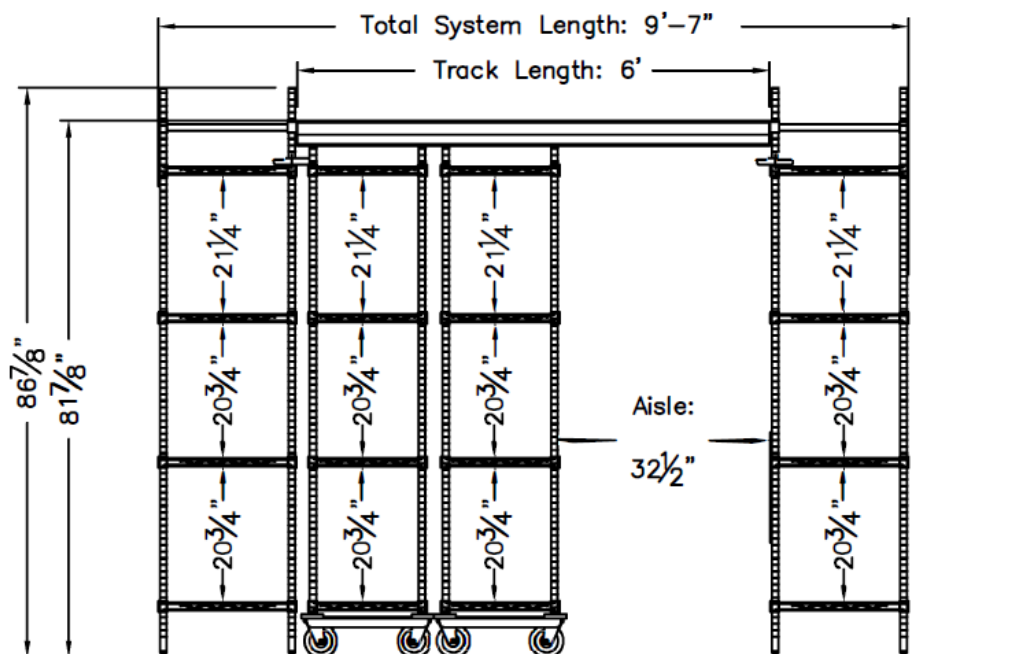

qty	TT10-E2148M1848P	TT EZ KIT - 10FT, 48in SE PRO
8	86PK3	86" METROSEAL III POST
1	TTE21-KIT	21" TIE BAR END KIT W/ ASSEMBLY INSTRUCTIONS (L01-390)
1	INSTR-TTEZSET	TT EZ SET LAYOUT GUIDE
8	PR2148NK3	21X48 SE PRO SHELF K3
2	TTM18S-KIT	18"SS MOBILE KIT
8	74PK3-TTMP	74PK3 TOP TRK MOBILE POST
8	PR1848NK3	18X48 SE PRO SHELF K3
1	TTSET-6FT	6FT TOP TRACK SET CONTAINING (2) EXTRUSIONS

qty	TT10-E2160M1860C	TT EZ KIT - 10FT, 60in SHF NC
8	86P	86" CHROME POST
1	TTE21-KIT	21" TIE BAR END KIT W/ ASSEMBLY INSTRUCTIONS (L01-390)
1	INSTR-TTEZSET	TT EZ SET LAYOUT GUIDE
8	2160NC	2160NC Chrome Shelf
2	TTM18-KIT	18" MOBILE KIT
8	74PC-TTMP	74P TOP TRK MOBILE POST
8	1860NC	1860NC
1	TTSET-6FT	6FT TOP TRACK SET CONTAINING (2) EXTRUSIONS

qty	TT10-E2160M1860P	TT EZ KIT - 10FT, 60in SE PRO
8	86PK3	86" METROSEAL III POST
1	TTE21-KIT	21" TIE BAR END KIT W/ ASSEMBLY INSTRUCTIONS (L01-390)
1	INSTR-TTEZSET	TT EZ SET LAYOUT GUIDE
8	PR2160NK3	21X60 SE PRO SHELF K3
2	TTM18S-KIT	18"SS MOBILE KIT
8	74PK3-TTMP	74PK3 TOP TRK MOBILE POST
8	PR1860NK3	18X60 SE PRO SHELF K3
1	TTSET-6FT	6FT TOP TRACK SET CONTAINING (2) EXTRUSIONS