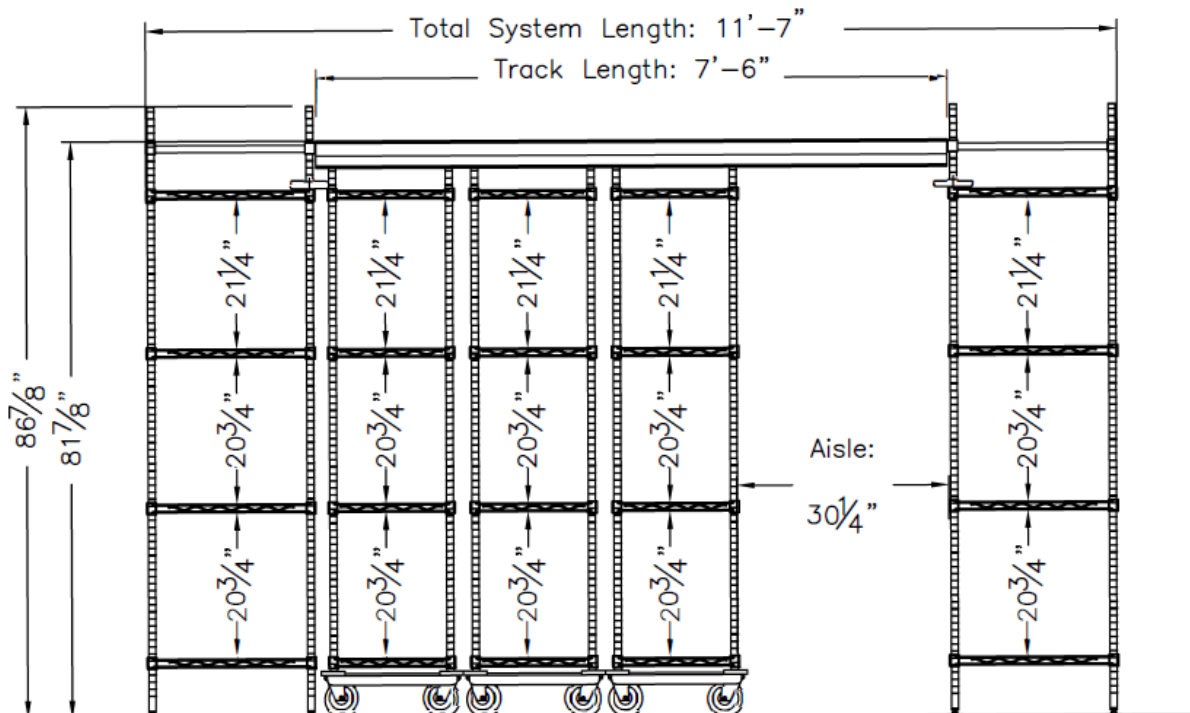

qty	TT12-E2448M1848P	TT EZ KIT - 12FT, 48in SE PRO
8	86PK3	86" METROSEAL III POST
1	TTE24-KIT	24" TIE BAR END KIT W/ ASSEMBLY INSTRUCTIONS (L01-390)
1	INSTR-TTEZSET	TT EZ SET LAYOUT GUIDE
8	PR2448NK3	24X48 SE PRO SHELF K3
3	TTM18S-KIT	18"SS MOBILE KIT
12	74PK3-TTMP	74PK3 TOP TRK MOBILE POST
12	PR1848NK3	18X48 SE PRO SHELF K3
1	TTSET-5FT	5FT TOP TRACK SET CONTAINING (2) EXTRUSIONS
1	TTSET-2.5FT	2.5FT TOP TRACK SET CONTAINING (2) EXTRUSIONS
1	HDWE-TTJOIN	TOP TRACK JOINING KIT (1)

qty	TT12-E2460M1860C	TT EZ KIT - 12FT, 60in SHF NC
8	86P	86" CHROME POST
1	TTE24-KIT	24" TIE BAR END KIT W/ ASSEMBLY INSTRUCTIONS (L01-390)
1	INSTR-TTEZSET	TT EZ SET LAYOUT GUIDE
8	2460NC	24X60 WIRE CHROME SHELF
3	TTM18-KIT	18" MOBILE KIT
12	74PC-TTMP	74P TOP TRK MOBILE POST
12	1860NC	1860NC
1	TTSET-5FT	5FT TOP TRACK SET CONTAINING (2) EXTRUSIONS
1	TTSET-2.5FT	2.5FT TOP TRACK SET CONTAINING (2) EXTRUSIONS
1	HDWE-TTJOIN	TOP TRACK JOINING KIT (1)

qty	TT12-E2460M1860P	TT EZ KIT - 12FT, 60in SE PRO
8	86PK3	86" METROSEAL III POST
1	TTE24-KIT	24" TIE BAR END KIT W/ ASSEMBLY INSTRUCTIONS (L01-390)
1	INSTR-TTEZSET	TT EZ SET LAYOUT GUIDE
8	PR2460NK3	24X60 SE PRO SHELF K3
3	TTM18S-KIT	18"SS MOBILE KIT
12	74PK3-TTMP	74PK3 TOP TRK MOBILE POST
12	PR1860NK3	18X60 SE PRO SHELF K3
1	TTSET-5FT	5FT TOP TRACK SET CONTAINING (2) EXTRUSIONS
1	TTSET-2.5FT	2.5FT TOP TRACK SET CONTAINING (2) EXTRUSIONS
1	HDWE-TTJOIN	TOP TRACK JOINING KIT (1)