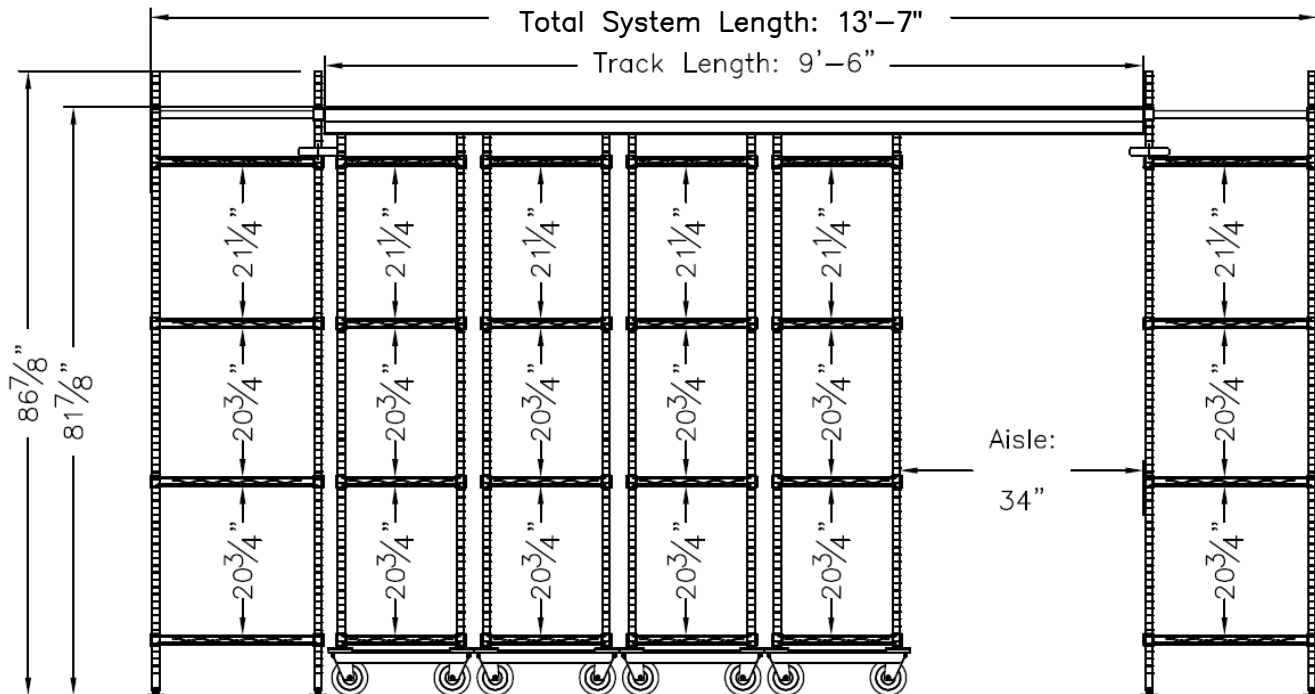

qty	TT14-E2448M1848P	TT EZ KIT - 14FT, 48in SE PRO
8	86PK3	86" METROSEAL III POST
1	TTE24-KIT	24" TIE BAR END KIT W/ ASSEMBLY INSTRUCTIONS (L01-390)
1	INSTR-TTEZSET	TT EZ SET LAYOUT GUIDE
8	PR2448NK3	24X48 SE PRO SHELF K3
4	TTM18S-KIT	18"SS MOBILE KIT
16	74PK3-TTMP	74PK3 TOP TRK MOBILE POST
16	PR1848NK3	18X48 SE PRO SHELF K3
1	TTSET-7FT	7FT TOP TRACK SET CONTAINING (2) EXTRUSIONS
1	TTSET-2.5FT	2.5FT TOP TRACK SET CONTAINING (2) EXTRUSIONS
1	HDWE-TTJOIN	TOP TRACK JOINING KIT (1)

qty	TT14-E2460M1860C	TT EZ KIT - 14FT, 60in SHF NC
8	86P	86" CHROME POST
1	TTE24-KIT	24" TIE BAR END KIT W/ ASSEMBLY INSTRUCTIONS (L01-390)
1	INSTR-TTEZSET	TT EZ SET LAYOUT GUIDE
8	2460NC	24X60 WIRE CHROME SHELF
4	TTM18-KIT	18" MOBILE KIT
16	74PC-TTMP	74P TOP TRK MOBILE POST
16	1860NC	1860NC
1	TTSET-7FT	7FT TOP TRACK SET CONTAINING (2) EXTRUSIONS
1	TTSET-2.5FT	2.5FT TOP TRACK SET CONTAINING (2) EXTRUSIONS
1	HDWE-TTJOIN	TOP TRACK JOINING KIT (1)

qty	TT14-E2460M1860P	TT EZ KIT - 14FT, 60in SE PRO
8	86PK3	86" METROSEAL III POST
1	TTE24-KIT	24" TIE BAR END KIT W/ ASSEMBLY INSTRUCTIONS (L01-390)
1	INSTR-TTEZSET	TT EZ SET LAYOUT GUIDE
8	PR2460NK3	24X60 SE PRO SHELF K3
4	TTM18S-KIT	18"SS MOBILE KIT
16	74PK3-TTMP	74PK3 TOP TRK MOBILE POST
16	PR1860NK3	18X60 SE PRO SHELF K3
1	TTSET-7FT	7FT TOP TRACK SET CONTAINING (2) EXTRUSIONS
1	TTSET-2.5FT	2.5FT TOP TRACK SET CONTAINING (2) EXTRUSIONS
1	HDWE-TTJOIN	TOP TRACK JOINING KIT (1)