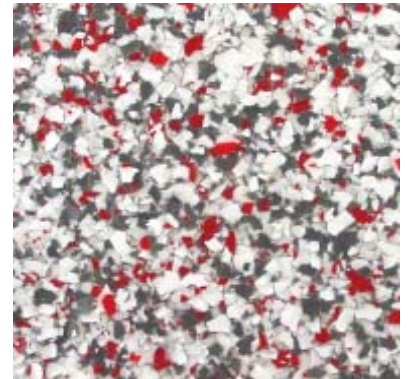

Seamless Technologies, Inc.  
SeamTek N<sup>2</sup> Full Flake Color Selection Chart  
1-800-666-6216

*Desert Sand*

*Mountain Gold*

*Riverbed Red*

*Emerald Green*

*Wake*

*Rebel Grey*

*Marble*

*Earth Brown*

*Thunder Blue*

NOTE - Colors are approximate and flake sizes smaller than actual in these representations.  
Please request samples of colors that interest you.