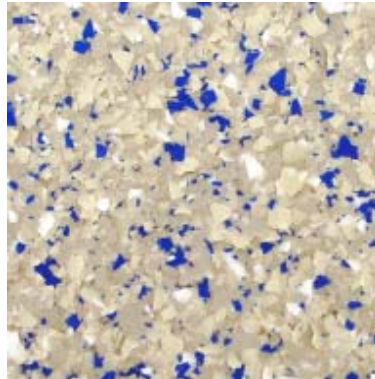

Seamless Technologies, Inc.  
SeamTek N<sup>2</sup> Full Flake Color Selection Chart  
1-800-666-6216

*Desert Sand*

*Mountain Gold*

*Riverbed Red*

*Emerald Green*

*Wake*

*Rebel Grey*

*Marble*

*Earth Brown*

*Thunder Blue*

NOTE - Colors are approximate and flake sizes smaller than actual in these representations.  
Please request samples of colors that interest you.