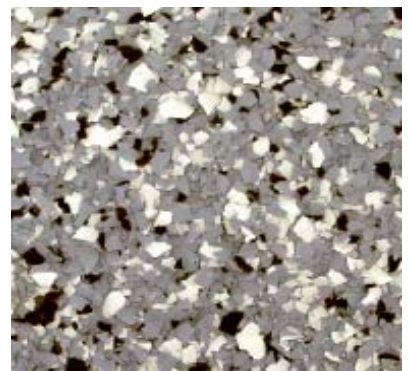

Seamless Technologies, Inc.  
SeamTek N<sup>2</sup> Full Flake Color Selection Chart  
1-800-666-6216

*Desert Sand*

*Mountain Gold*

*Riverbed Red*

*Emerald Green*

*Wake*

*Rebel Grey*

*Marble*

*Earth Brown*

*Thunder Blue*

NOTE - Colors are approximate and flake sizes smaller than actual in these representations.  
Please request samples of colors that interest you.