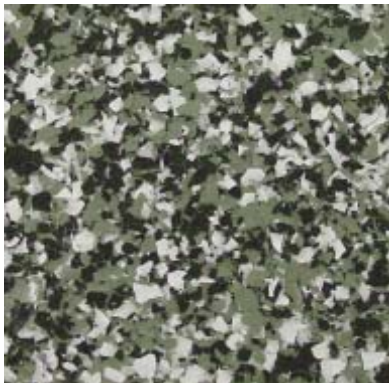

Seamless Technologies, Inc.  
SeamTek N<sup>2</sup> Full Flake Color Selection Chart  
1-800-666-6216

*Desert Sand*

*Mountain Gold*

*Riverbed Red*

*Emerald Green*

*Wake*

*Rebel Grey*

*Marble*

*Earth Brown*

*Thunder Blue*

NOTE - Colors are approximate and flake sizes smaller than actual in these representations.  
Please request samples of colors that interest you.