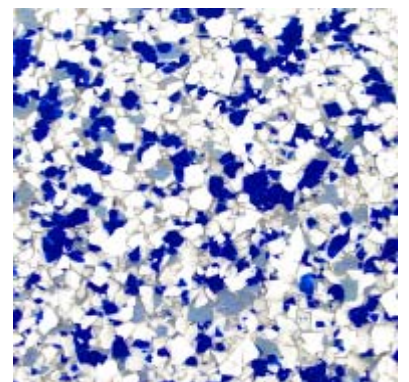

Seamless Technologies, Inc.  
SeamTek N<sup>2</sup> Full Flake Color Selection Chart  
1-800-666-6216

*Desert Sand*

*Mountain Gold*

*Riverbed Red*

*Emerald Green*

*Wake*

*Rebel Grey*

*Marble*

*Earth Brown*

*Thunder Blue*

NOTE - Colors are approximate and flake sizes smaller than actual in these representations.  
Please request samples of colors that interest you.