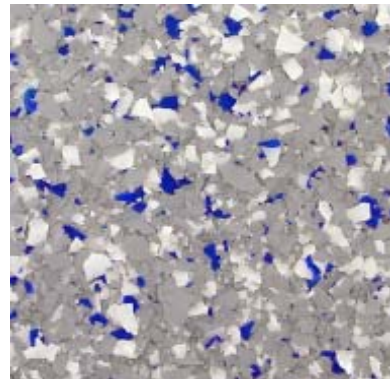

Seamless Technologies, Inc.  
SeamTek N<sup>2</sup> Full Flake Color Selection Chart  
1-800-666-6216

*Desert Sand*

*Mountain Gold*

*Riverbed Red*

*Emerald Green*

*Wake*

*Rebel Grey*

*Marble*

*Earth Brown*

*Thunder Blue*

NOTE - Colors are approximate and flake sizes smaller than actual in these representations.  
Please request samples of colors that interest you.